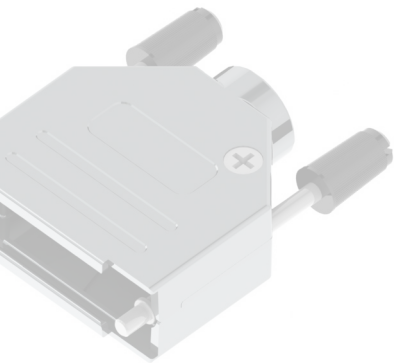

Ossi Connectors A/S
Box 125
Anker Jorgensens Vej 2
DK - 4930 Maribo
Denmark

Tel +45 54 78 28 88
Fax +45 54 78 33 40
E-Mail info@ossi.dk
Web www.ossi.dk

Agent / Distributor: