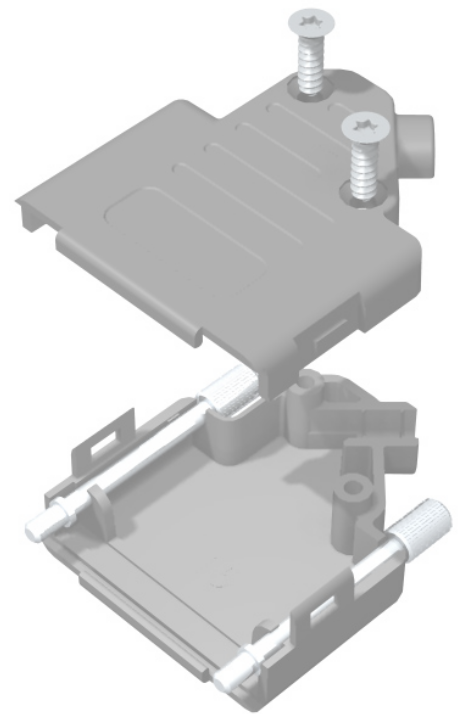

OSSI™ CONNECTORS

Plastic D-Sub Backshells

- Your Interconnection Partner

D-SUB PLASTIC HOODS

SERIES	DPPK	DTPPK	DPPK-2	DVPK	DSPK-SL	DAPK
SHELL SIZES	9, 15, 25 & 37	9, 15, 25 & 37	9 & 25	9, 15, 25 & 37	9, 15, 25 & 37	15 & 25
STANDARD MATERIAL	Nylon	Polycarbonate	Polycarbonate	Polycarbonate	Polycarbonate	Polycarbonate
METALLISED VERSIONS	No	Yes (DTPMK)	No	No	No	Yes
STANDARD COLOUR	Black	Black	Black	Black	Black	Black
OTHER COLOURS AVAILABLE ON REQUEST	Yes	Yes	Yes	Yes	Yes	Yes
CONNECTOR APPLICATIONS						
SUB-D SOLDER CONNECTOR	Yes	Yes	Yes	Yes	Yes	Yes
SUB-D CRIMP CONNECTOR	Yes	Yes	Yes	Yes	Yes	Yes
SUB-D MIXED LAYOUT CONNECTOR	Yes	Yes	Yes	Yes	Yes	Yes
SUB-D FLAT CABLE IDC CONNECTOR	No	Yes	No	No	No	No
CABLE APPLICATIONS						
ROUND CABLE	Yes	Yes	Yes	Yes	Yes	Yes
FLAT ROUND CABLE	Yes	Yes	Yes	Yes	Yes	Yes
FLAT CABLE	No	No	No	No	No	No
FEATURES						
UL COMPLIANCE	V-2	V-0	V-0	V-0	V-0	V-0
ROHS 2002/95/EC COMPLIANCE	Yes	Yes	Yes	Yes	Yes	Yes
WEEE 2002/96/EC COMPLIANCE	Yes	Yes	Yes	Yes	Yes	Yes
CABLE OUTLET	180 degree	180 degree	180 degree	45 degree	90 degree	Adaptor
CABLE BOOT	Accessory	No	Accessory	No	No	No
LOCKING DEVICES						
LONG JACKSCREWS	Yes	Yes	Yes	Yes	No	Yes
SLIDE LOCK	No	No	No	No	Yes	No