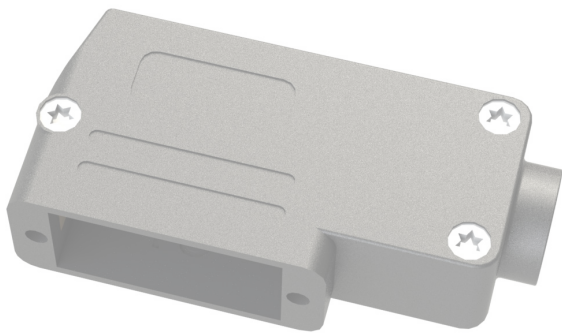

OSSI™ CONNECTORS

Plastic D-Sub Backshells

- Your Interconnection Partner

D-SUB PLASTIC HOODS

SERIES	DPPK	DTPPK	DPPK-2	DVPK	DSPK-SL	DAPK
SHELL SIZES	9, 15, 25 & 37	9, 15, 25 & 37	9 & 25	9, 15, 25 & 37	9, 15, 25 & 37	15 & 25
STANDARD MATERIAL	Nylon	Polycarbonate	Polycarbonate	Polycarbonate	Polycarbonate	Polycarbonate
METALLISED VERSIONS	No	Yes (DTPMK)	No	No	No	Yes
STANDARD COLOUR	Black	Black	Black	Black	Black	Black
OTHER COLOURS AVAILABLE ON REQUEST	Yes	Yes	Yes	Yes	Yes	Yes
CONNECTOR APPLICATIONS						
SUB-D SOLDER CONNECTOR	Yes	Yes	Yes	Yes	Yes	Yes
SUB-D CRIMP CONNECTOR	Yes	Yes	Yes	Yes	Yes	Yes
SUB-D MIXED LAYOUT CONNECTOR	Yes	Yes	Yes	Yes	Yes	Yes
SUB-D FLAT CABLE IDC CONNECTOR	No	Yes	No	No	No	No
CABLE APPLICATIONS						
ROUND CABLE	Yes	Yes	Yes	Yes	Yes	Yes
FLAT ROUND CABLE	Yes	Yes	Yes	Yes	Yes	Yes
FLAT CABLE	No	No	No	No	No	No
FEATURES						
UL COMPLIANCE	V-2	V-0	V-0	V-0	V-0	V-0
ROHS 2002/95/EC COMPLIANCE	Yes	Yes	Yes	Yes	Yes	Yes
WEEE 2002/96/EC COMPLIANCE	Yes	Yes	Yes	Yes	Yes	Yes
CABLE OUTLET	180 degree	180 degree	180 degree	45 degree	90 degree	Adaptor
CABLE BOOT	Accessory	No	Accessory	No	No	No
LOCKING DEVICES						
LONG JACKSCREWS	Yes	Yes	Yes	Yes	No	Yes
SLIDE LOCK	No	No	No	No	Yes	No