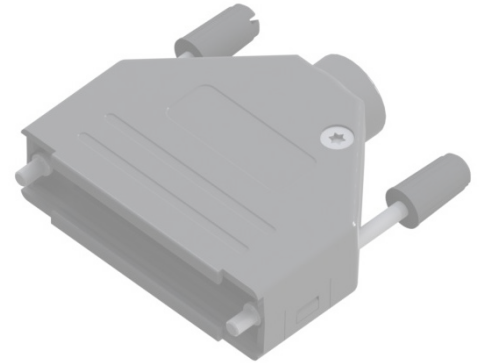

OSSI™ CONNECTORS

Plastic D-Sub Backshells

- Your Interconnection Partner

D-SUB PLASTIC HOODS

SERIES	DPPK	DTPPK	DPPK-2	DVPK	DSPK-SL	DAPK
SHELL SIZES	9, 15, 25 & 37	9, 15, 25 & 37	9 & 25	9, 15, 25 & 37	9, 15, 25 & 37	15 & 25
STANDARD MATERIAL	Nylon	Polycarbonate	Polycarbonate	Polycarbonate	Polycarbonate	Polycarbonate
METALLISED VERSIONS	No	Yes (DTPMK)	No	No	No	Yes
STANDARD COLOUR	Black	Black	Black	Black	Black	Black
OTHER COLOURS AVAILABLE ON REQUEST	Yes	Yes	Yes	Yes	Yes	Yes
CONNECTOR APPLICATIONS						
SUB-D SOLDER CONNECTOR	Yes	Yes	Yes	Yes	Yes	Yes
SUB-D CRIMP CONNECTOR	Yes	Yes	Yes	Yes	Yes	Yes
SUB-D MIXED LAYOUT CONNECTOR	Yes	Yes	Yes	Yes	Yes	Yes
SUB-D FLAT CABLE IDC CONNECTOR	No	Yes	No	No	No	No
CABLE APPLICATIONS						
ROUND CABLE	Yes	Yes	Yes	Yes	Yes	Yes
FLAT ROUND CABLE	Yes	Yes	Yes	Yes	Yes	Yes
FLAT CABLE	No	No	No	No	No	No
FEATURES						
UL COMPLIANCE	V-2	V-0	V-0	V-0	V-0	V-0
ROHS 2002/95/EC COMPLIANCE	Yes	Yes	Yes	Yes	Yes	Yes
WEEE 2002/96/EC COMPLIANCE	Yes	Yes	Yes	Yes	Yes	Yes
CABLE OUTLET	180 degree	180 degree	180 degree	45 degree	90 degree	Adaptor
CABLE BOOT	Accessory	No	Accessory	No	No	No
LOCKING DEVICES						
LONG JACKSCREWS	Yes	Yes	Yes	Yes	No	Yes
SLIDE LOCK	No	No	No	No	Yes	No