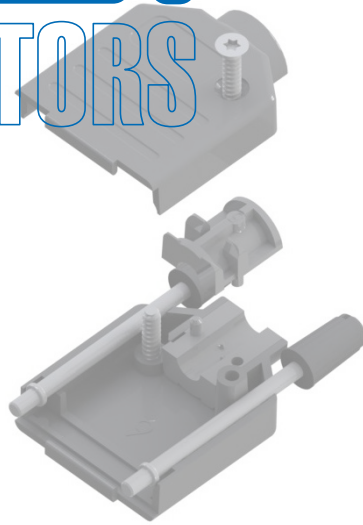

OSSI™ CONNECTORS

Plastic D-Sub Backshells

- Your Interconnection Partner

D-SUB PLASTIC HOODS

SERIES	DPPK	DTPPK	DPPK-2	DVPK	DSPK-SL	DAPK
SHELL SIZES	9, 15, 25 & 37	9, 15, 25 & 37	9 & 25	9, 15, 25 & 37	9, 15, 25 & 37	15 & 25
STANDARD MATERIAL	Nylon	Polycarbonate	Polycarbonate	Polycarbonate	Polycarbonate	Polycarbonate
METALLISED VERSIONS	No	Yes (DTPMK)	No	No	No	Yes
STANDARD COLOUR	Black	Black	Black	Black	Black	Black
OTHER COLOURS AVAILABLE ON REQUEST	Yes	Yes	Yes	Yes	Yes	Yes
CONNECTOR APPLICATIONS						
SUB-D SOLDER CONNECTOR	Yes	Yes	Yes	Yes	Yes	Yes
SUB-D CRIMP CONNECTOR	Yes	Yes	Yes	Yes	Yes	Yes
SUB-D MIXED LAYOUT CONNECTOR	Yes	Yes	Yes	Yes	Yes	Yes
SUB-D FLAT CABLE IDC CONNECTOR	No	Yes	No	No	No	No
CABLE APPLICATIONS						
ROUND CABLE	Yes	Yes	Yes	Yes	Yes	Yes
FLAT ROUND CABLE	Yes	Yes	Yes	Yes	Yes	Yes
FLAT CABLE	No	No	No	No	No	No
FEATURES						
UL COMPLIANCE	V-2	V-0	V-0	V-0	V-0	V-0
ROHS 2002/95/EC COMPLIANCE	Yes	Yes	Yes	Yes	Yes	Yes
WEEE 2002/96/EC COMPLIANCE	Yes	Yes	Yes	Yes	Yes	Yes
CABLE OUTLET	180 degree	180 degree	180 degree	45 degree	90 degree	Adaptor
CABLE BOOT	Accessory	No	Accessory	No	No	No
LOCKING DEVICES						
LONG JACKSCREWS	Yes	Yes	Yes	Yes	No	Yes
SLIDE LOCK	No	No	No	No	Yes	No