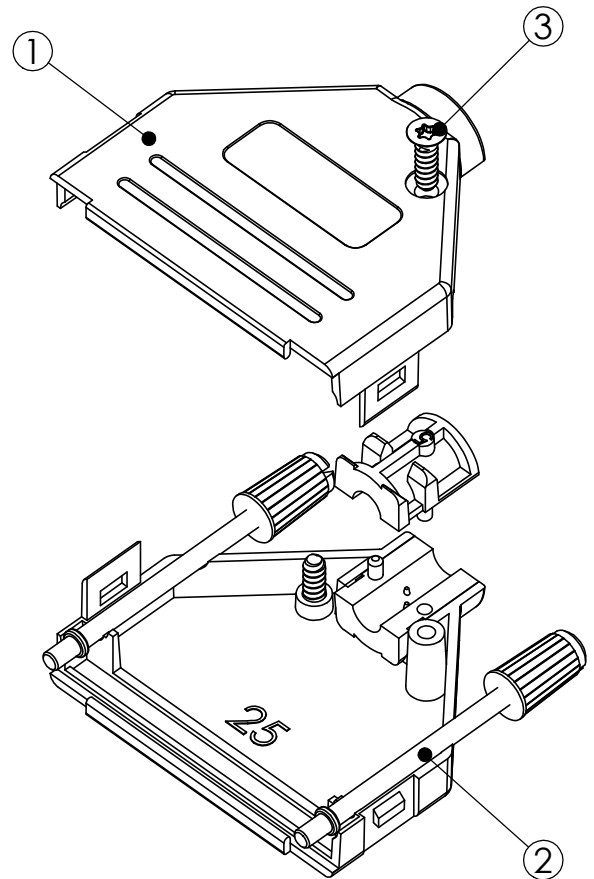

ITEM NO.	QTY.	PART NO.	DESCRIPTION
1	2	DTPPK09-D1	Cover half
2	2	D-JS	Jack screw
3	2	UHPT-3x13	Screw – torx
4	1	DVZK-D1	Strain relief

THIS DRAWING MUST NOT BE COPIED WITHOUT OUR PERMISSION, IMPARTED TO A THIRD PART OR OTHERWISE USED WITHOUT AUTHORISATION. CONTRAVENTION WILL BE PROSECUTED

OSSI
CONNECTORS

Postbox 125
DK-4930 Maribo
Denmark
Tlf: 54782888 / Fax: 54783340

DTPPK9 Torx

Draw.nr: 41347-1

Date: 13.04.11

Rev.: A

Sign.: RK

ITEM NO.	QTY.	PART NO.	DESCRIPTION
1	2	DTPPK15-D1	Cover half
2	2	D-JS	Jack screw
3	2	UHPT-3x13	Screw – torx
4	1	DVZK-D1	Strain relief

DTPPK15 Torx

Draw.nr: 41347-2

Date: 13.04.11

Rev.: A

Sign.: RK

ITEM NO.	QTY.	PART NO.	DESCRIPTION
1	2	DTPPK25-D1	Cover half
2	2	D-JS	Jack screw
3	2	UHPT-3x13	Screw – torx
4	1	DVZK-D1	Strain relief

THIS DRAWING MUST NOT BE COPIED WITHOUT OUR PERMISSION, IMPARTED TO A THIRD PART OR OTHERWISE USED WITHOUT AUTHORISATION. CONTRAVENTION WILL BE PROSECUTED

OSSI
CONNECTORS

Postbox 125
DK-4930 Maribo
Denmark
Tlf: 54782888 / Fax: 54783340

DTPPK25 Torx

Draw.nr: 41347-3

Date: 13.04.11

Rev.: A

Sign.: RK

ITEM NO.	QTY.	PART NO.	DESCRIPTION
1	2	DTPPK37-D1	Cover half
2	2	D-JS	Jack screw
3	2	UHPT-3x13	Screw - torx
4	1	DVZK-D1	Strain relief