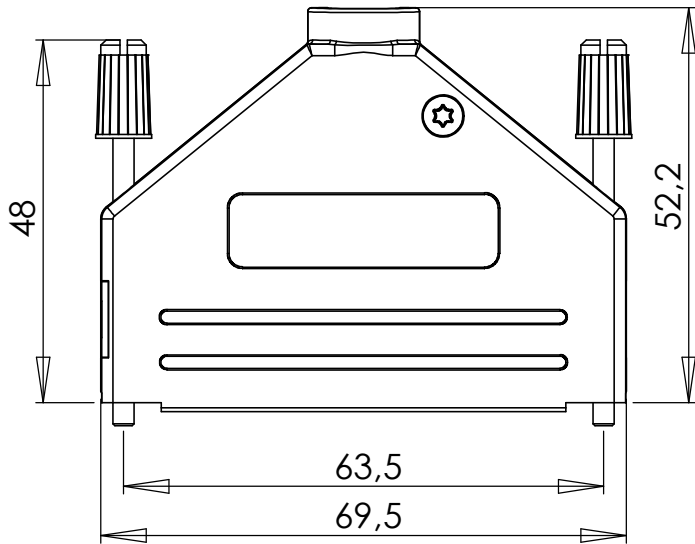

DTPPK15 Torx

Draw.nr: 41347-2

Date: 13.04.11

Rev.: A

Sign.: RK

ITEM NO.	QTY.	PART NO.	DESCRIPTION
1	2	DTPPK25-D1	Cover half
2	2	D-JS	Jack screw
3	2	UHPT-3x13	Screw – torx
4	1	DVZK-D1	Strain relief

THIS DRAWING MUST NOT BE COPIED WITHOUT OUR PERMISSION, IMPARTED TO A THIRD PART OR OTHERWISE USED WITHOUT AUTHORISATION. CONTRAVENTION WILL BE PROSECUTED

OSSI
CONNECTORS

Postbox 125
DK-4930 Maribo
Denmark
Tlf: 54782888 / Fax: 54783340

DTPPK25 Torx

Draw.nr: 41347-3

Date: 13.04.11

Rev.: A

Sign.: RK

ITEM NO.	QTY.	PART NO.	DESCRIPTION
1	2	DTPPK37-D1	Cover half
2	2	D-JS	Jack screw
3	2	UHPT-3x13	Screw - torx
4	1	DVZK-D1	Strain relief