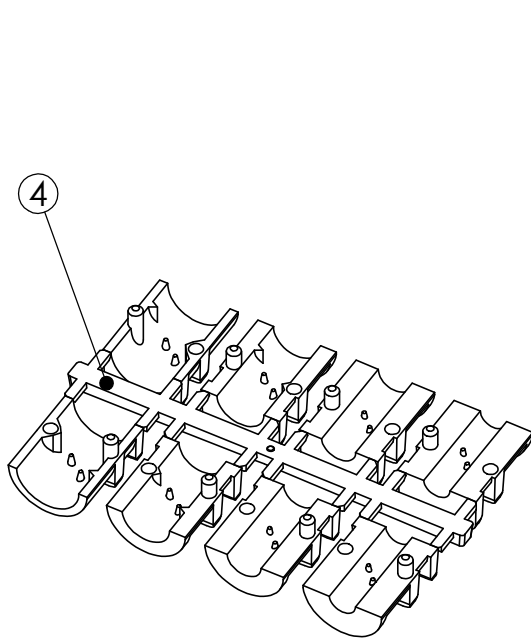

ITEM NO.	QTY.	PART NO.	DESCRIPTION
1	2	DTPPK09-D1	Cover half
2	2	D-JS	Jack screw
3	2	UHPT-3x13	Screw – torx
4	1	DVZK-D1	Strain relief

THIS DRAWING MUST NOT BE COPIED WITHOUT OUR PERMISSION, IMPARTED TO A THIRD PART OR OTHERWISE USED WITHOUT AUTHORISATION. CONTRAVENTION WILL BE PROSECUTED

OSSI
CONNECTORS

Postbox 125
DK-4930 Maribo
Denmark
Tlf: 54782888 / Fax: 54783340

DTPPK9 Torx

Draw.nr: 41347-1

Date: 13.04.11

Rev.: A

Sign.: RK

ITEM NO.	QTY.	PART NO.	DESCRIPTION
1	2	DTPPK15-D1	Cover half
2	2	D-JS	Jack screw
3	2	UHPT-3x13	Screw – torx
4	1	DVZK-D1	Strain relief

DTPPK15 Torx

Draw.nr: 41347-2

Date: 13.04.11

Rev.: A

Sign.: RK

ITEM NO.	QTY.	PART NO.	DESCRIPTION
1	2	DTPPK25-D1	Cover half
2	2	D-JS	Jack screw
3	2	UHPT-3x13	Screw – torx
4	1	DVZK-D1	Strain relief

THIS DRAWING MUST NOT BE COPIED WITHOUT OUR PERMISSION, IMPARTED TO A THIRD PART OR OTHERWISE USED WITHOUT AUTHORISATION. CONTRAVENTION WILL BE PROSECUTED

OSSI
CONNECTORS

Postbox 125
DK-4930 Maribo
Denmark
Tlf: 54782888 / Fax: 54783340

DTPPK25 Torx

Draw.nr: 41347-3

Date: 13.04.11

Rev.: A

Sign.: RK

ITEM NO.	QTY.	PART NO.	DESCRIPTION
1	2	DTPPK37-D1	Cover half
2	2	D-JS	Jack screw
3	2	UHPT-3x13	Screw - torx
4	1	DVZK-D1	Strain relief