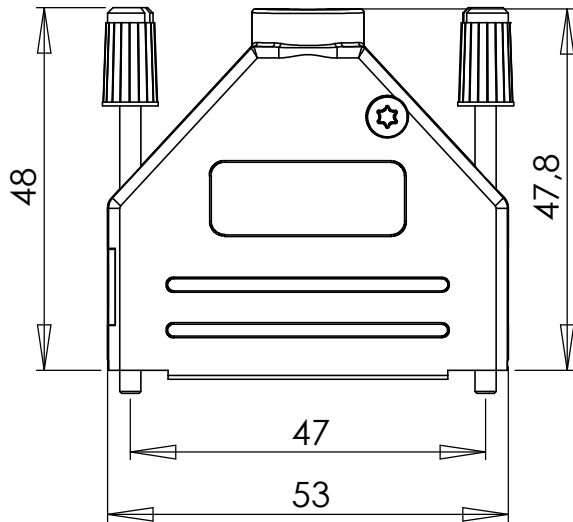

ITEM NO.	QTY.	PART NO.	DESCRIPTION
1	2	DTPPK09-D1	Cover half
2	2	D-JS	Jack screw
3	2	UHPT-3x13	Screw – torx
4	1	DVZK-D1	Strain relief

THIS DRAWING MUST NOT BE COPIED WITHOUT OUR PERMISSION, IMPARTED TO A THIRD PART OR OTHERWISE USED WITHOUT AUTHORISATION. CONTRAVENTION WILL BE PROSECUTED

DTPPK15 Torx

Draw.nr: 41347-2

Date: 13.04.11

Rev.: A

Sign.: RK

ITEM NO.	QTY.	PART NO.	DESCRIPTION
1	2	DTPPK25-D1	Cover half
2	2	D-JS	Jack screw
3	2	UHPT-3x13	Screw – torx
4	1	DVZK-D1	Strain relief

THIS DRAWING MUST NOT BE COPIED WITHOUT OUR PERMISSION, IMPARTED TO A THIRD PART OR OTHERWISE USED WITHOUT AUTHORISATION. CONTRAVENTION WILL BE PROSECUTED