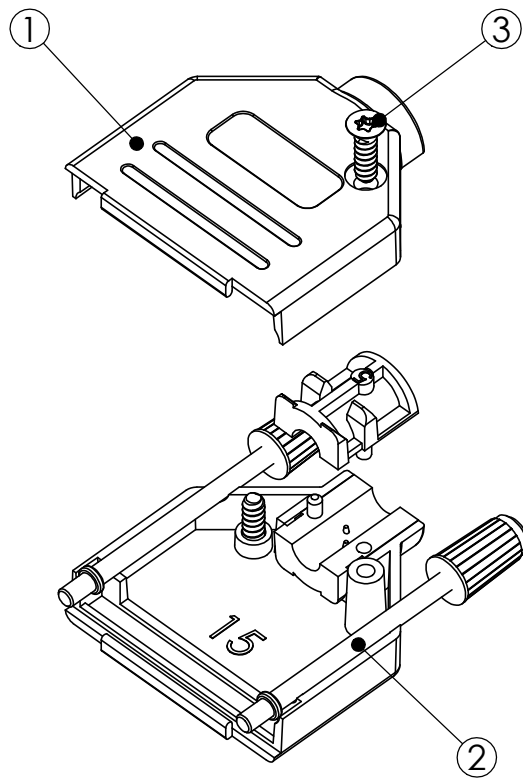

ITEM NO.	QTY.	PART NO.	DESCRIPTION
1	2	DTPPK09-D1	Cover half
2	2	D-JS	Jack screw
3	2	UHPT-3x13	Screw – torx
4	1	DVZK-D1	Strain relief

THIS DRAWING MUST NOT BE COPIED WITHOUT OUR PERMISSION, IMPARTED TO A THIRD PART OR OTHERWISE USED WITHOUT AUTHORISATION. CONTRAVENTION WILL BE PROSECUTED

OSSI
CONNECTORS

Postbox 125
DK-4930 Maribo
Denmark
Tlf: 54782888 / Fax: 54783340

DTPPK9 Torx

Draw.nr: 41347-1

Date: 13.04.11

Rev.: A

Sign.: RK

ITEM NO.	QTY.	PART NO.	DESCRIPTION
1	2	DTPPK15-D1	Cover half
2	2	D-JS	Jack screw
3	2	UHPT-3x13	Screw – torx
4	1	DVZK-D1	Strain relief

DTPPK15 Torx

Draw.nr: 41347-2

Date: 13.04.11

Rev.: A

Sign.: RK

ITEM NO.	QTY.	PART NO.	DESCRIPTION
1	2	DTPPK25-D1	Cover half
2	2	D-JS	Jack screw
3	2	UHPT-3x13	Screw – torx
4	1	DVZK-D1	Strain relief

THIS DRAWING MUST NOT BE COPIED WITHOUT OUR PERMISSION, IMPARTED TO A THIRD PART OR OTHERWISE USED WITHOUT AUTHORISATION. CONTRAVENTION WILL BE PROSECUTED

OSSI
CONNECTORS

Postbox 125
DK-4930 Maribo
Denmark
Tlf: 54782888 / Fax: 54783340

DTPPK25 Torx

Draw.nr: 41347-3

Date: 13.04.11

Rev.: A

Sign.: RK

ITEM NO.	QTY.	PART NO.	DESCRIPTION
1	2	DTPPK37-D1	Cover half
2	2	D-JS	Jack screw
3	2	UHPT-3x13	Screw - torx
4	1	DVZK-D1	Strain relief