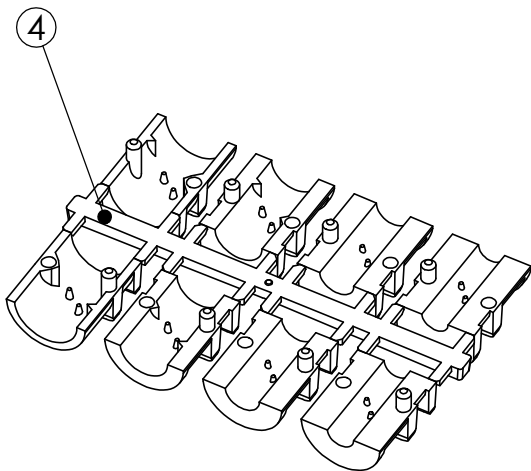

ITEM NO.	QTY.	PART NO.	DESCRIPTION
1	2	DTPPK09-D1	Cover half
2	2	D-JS	Jack screw
3	2	UHPT-3x13	Screw – torx
4	1	DVZK-D1	Strain relief

THIS DRAWING MUST NOT BE COPIED WITHOUT OUR PERMISSION, IMPARTED TO A THIRD PART OR OTHERWISE USED WITHOUT AUTHORISATION. CONTRAVENTION WILL BE PROSECUTED

OSSI
CONNECTORS

Postbox 125
DK-4930 Maribo
Denmark
Tlf: 54782888 / Fax: 54783340

DTPPK9 Torx

Draw.nr: 41347-1

Date: 13.04.11

Rev.: A

Sign.: RK

ITEM NO.	QTY.	PART NO.	DESCRIPTION
1	2	DTPPK15-D1	Cover half
2	2	D-JS	Jack screw
3	2	UHPT-3x13	Screw – torx
4	1	DVZK-D1	Strain relief

DTPPK15 Torx

Draw.nr: 41347-2

Date: 13.04.11

Rev.: A

Sign.: RK

ITEM NO.	QTY.	PART NO.	DESCRIPTION
1	2	DTPPK25-D1	Cover half
2	2	D-JS	Jack screw
3	2	UHPT-3x13	Screw – torx
4	1	DVZK-D1	Strain relief

THIS DRAWING MUST NOT BE COPIED WITHOUT OUR PERMISSION, IMPARTED TO A THIRD PART OR OTHERWISE USED WITHOUT AUTHORISATION. CONTRAVENTION WILL BE PROSECUTED