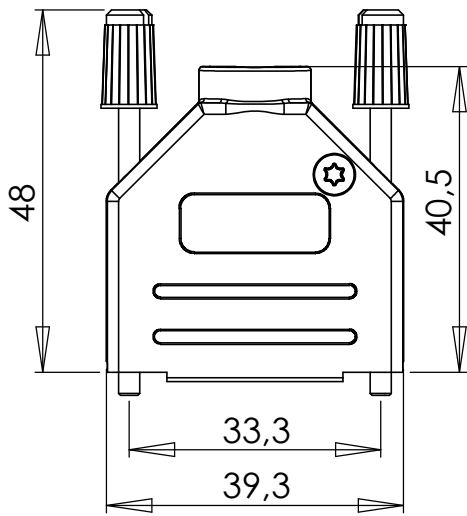

ITEM NO.	QTY.	PART NO.	DESCRIPTION
1	2	DTPPK09-D1	Cover half
2	2	D-JS	Jack screw
3	2	UHPT-3x13	Screw – torx
4	1	DVZK-D1	Strain relief

THIS DRAWING MUST NOT BE COPIED WITHOUT OUR PERMISSION, IMPARTED TO A THIRD PART OR OTHERWISE USED WITHOUT AUTHORISATION. CONTRAVENTION WILL BE PROSECUTED

OSSI
CONNECTORS

Postbox 125
DK-4930 Maribo
Denmark
Tlf: 54782888 / Fax: 54783340

DTPPK9 Torx

Draw.nr: 41347-1

Date: 13.04.11

Rev.: A

Sign.: RK

ITEM NO.	QTY.	PART NO.	DESCRIPTION
1	2	DTPPK15-D1	Cover half
2	2	D-JS	Jack screw
3	2	UHPT-3x13	Screw – torx
4	1	DVZK-D1	Strain relief

DTPPK15 Torx

Draw.nr: 41347-2

Date: 13.04.11

Rev.: A

Sign.: RK

ITEM NO.	QTY.	PART NO.	DESCRIPTION
1	2	DTPPK25-D1	Cover half
2	2	D-JS	Jack screw
3	2	UHPT-3x13	Screw – torx
4	1	DVZK-D1	Strain relief

THIS DRAWING MUST NOT BE COPIED WITHOUT OUR PERMISSION, IMPARTED TO A THIRD PART OR OTHERWISE USED WITHOUT AUTHORISATION. CONTRAVENTION WILL BE PROSECUTED

OSSI
CONNECTORS

Postbox 125
DK-4930 Maribo
Denmark
Tlf: 54782888 / Fax: 54783340

DTPPK25 Torx

Draw.nr: 41347-3

Date: 13.04.11

Rev.: A

Sign.: RK

ITEM NO.	QTY.	PART NO.	DESCRIPTION
1	2	DTPPK37-D1	Cover half
2	2	D-JS	Jack screw
3	2	UHPT-3x13	Screw - torx
4	1	DVZK-D1	Strain relief