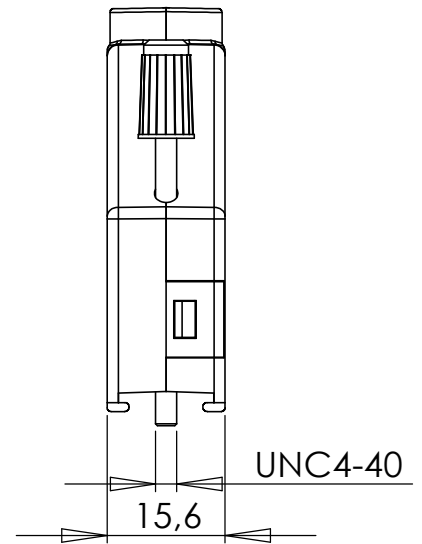

ITEM NO.	QTY.	PART NO.	DESCRIPTION
1	2	DTPPK09-D1	Cover half
2	2	D-JS	Jack screw
3	2	UHPT-3x13	Screw – torx
4	1	DVZK-D1	Strain relief

THIS DRAWING MUST NOT BE COPIED WITHOUT OUR PERMISSION, IMPARTED TO A THIRD PART OR OTHERWISE USED WITHOUT AUTHORISATION. CONTRAVENTION WILL BE PROSECUTED

DTPPK15 Torx

Draw.nr: 41347-2

Date: 13.04.11

Rev.: A

Sign.: RK

ITEM NO.	QTY.	PART NO.	DESCRIPTION
1	2	DTPPK25-D1	Cover half
2	2	D-JS	Jack screw
3	2	UHPT-3x13	Screw – torx
4	1	DVZK-D1	Strain relief

THIS DRAWING MUST NOT BE COPIED WITHOUT OUR PERMISSION, IMPARTED TO A THIRD PART OR OTHERWISE USED WITHOUT AUTHORISATION. CONTRAVENTION WILL BE PROSECUTED

OSSI
CONNECTORS

Postbox 125
DK-4930 Maribo
Denmark
Tlf: 54782888 / Fax: 54783340

DTPPK25 Torx

Draw.nr: 41347-3

Date: 13.04.11

Rev.: A

Sign.: RK

ITEM NO.	QTY.	PART NO.	DESCRIPTION
1	2	DTPPK37-D1	Cover half
2	2	D-JS	Jack screw
3	2	UHPT-3x13	Screw - torx
4	1	DVZK-D1	Strain relief