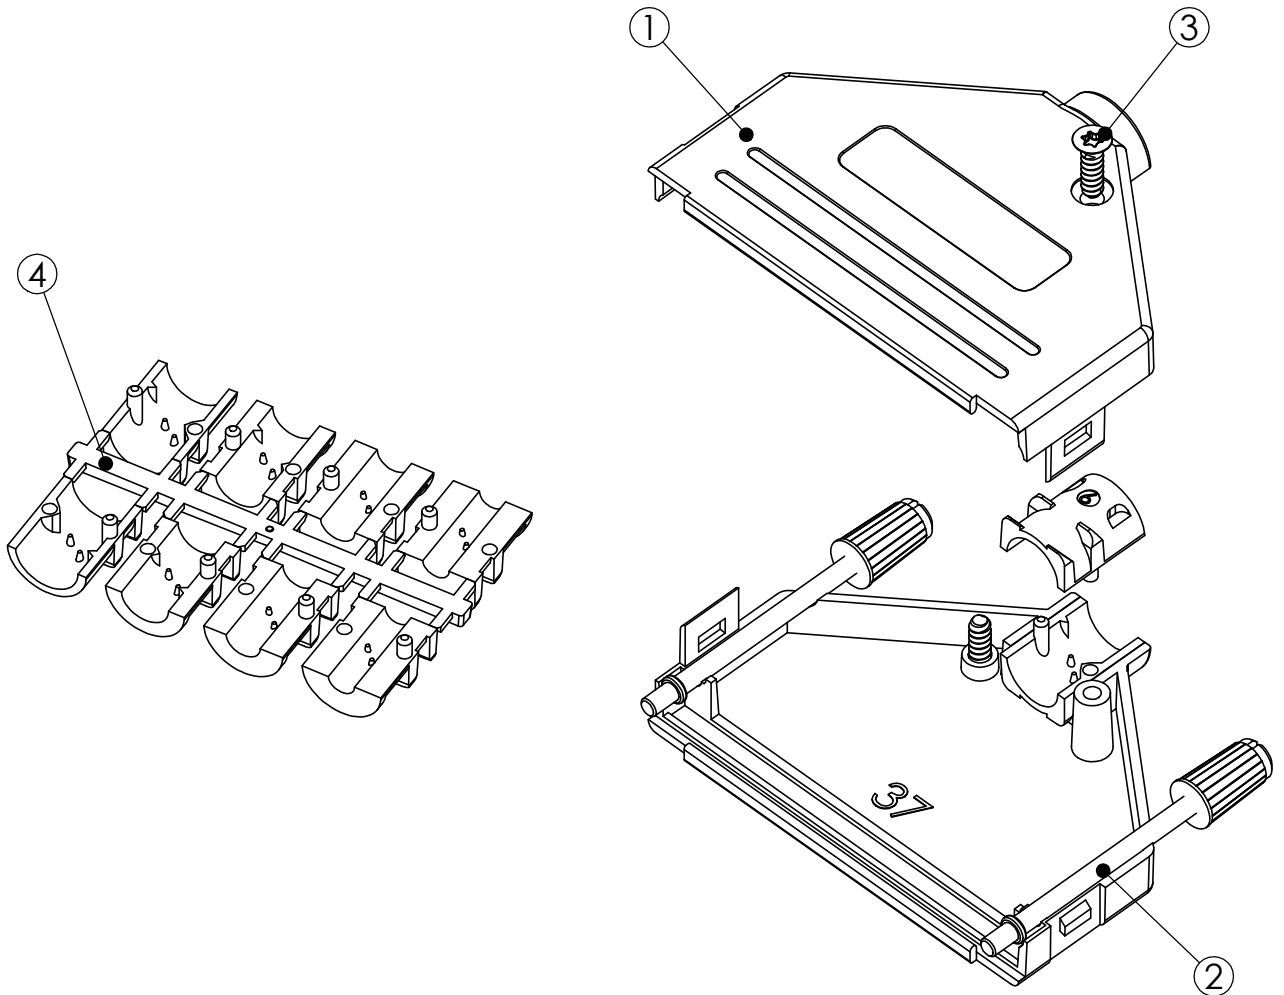

DTPPK15 Torx

Draw.nr: 41347-2

Date: 13.04.11

Rev.: A

Sign.: RK

ITEM NO.	QTY.	PART NO.	DESCRIPTION
1	2	DTPPK25-D1	Cover half
2	2	D-JS	Jack screw
3	2	UHPT-3x13	Screw – torx
4	1	DVZK-D1	Strain relief

THIS DRAWING MUST NOT BE COPIED WITHOUT OUR PERMISSION, IMPARTED TO A THIRD PART OR OTHERWISE USED WITHOUT AUTHORISATION. CONTRAVENTION WILL BE PROSECUTED

OSSI
CONNECTORS

Postbox 125
DK-4930 Maribo
Denmark
Tlf: 54782888 / Fax: 54783340

DTPPK25 Torx

Draw.nr: 41347-3

Date: 13.04.11

Rev.: A

Sign.: RK

ITEM NO.	QTY.	PART NO.	DESCRIPTION
1	2	DTPPK37-D1	Cover half
2	2	D-JS	Jack screw
3	2	UHPT-3x13	Screw - torx
4	1	DVZK-D1	Strain relief