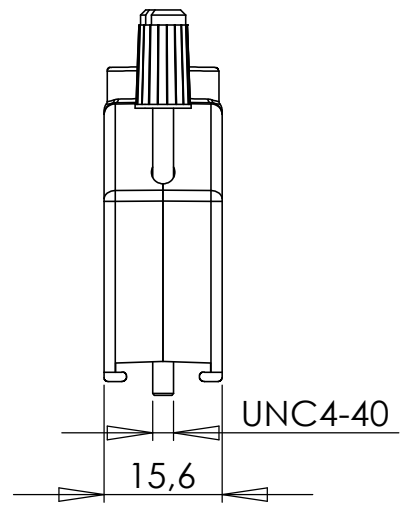

ITEM NO.	QTY.	PART NO.	DESCRIPTION
1	2	DTPPK09-D1	Cover half
2	2	D-JS	Jack screw
3	2	UHPT-3x13	Screw – torx
4	1	DVZK-D1	Strain relief

THIS DRAWING MUST NOT BE COPIED WITHOUT OUR PERMISSION, IMPARTED TO A THIRD PART OR OTHERWISE USED WITHOUT AUTHORISATION. CONTRAVENTION WILL BE PROSECUTED

OSSI
CONNECTORS

Postbox 125
DK-4930 Maribo
Denmark
Tlf: 54782888 / Fax: 54783340

DTPPK9 Torx

Draw.nr: 41347-1

Date: 13.04.11

Rev.: A

Sign.: RK

ITEM NO.	QTY.	PART NO.	DESCRIPTION
1	2	DTPPK15-D1	Cover half
2	2	D-JS	Jack screw
3	2	UHPT-3x13	Screw – torx
4	1	DVZK-D1	Strain relief

DTPPK15 Torx

Draw.nr: 41347-2

Date: 13.04.11

Rev.: A

Sign.: RK

ITEM NO.	QTY.	PART NO.	DESCRIPTION
1	2	DTPPK25-D1	Cover half
2	2	D-JS	Jack screw
3	2	UHPT-3x13	Screw – torx
4	1	DVZK-D1	Strain relief

THIS DRAWING MUST NOT BE COPIED WITHOUT OUR PERMISSION, IMPARTED TO A THIRD PART OR OTHERWISE USED WITHOUT AUTHORISATION. CONTRAVENTION WILL BE PROSECUTED