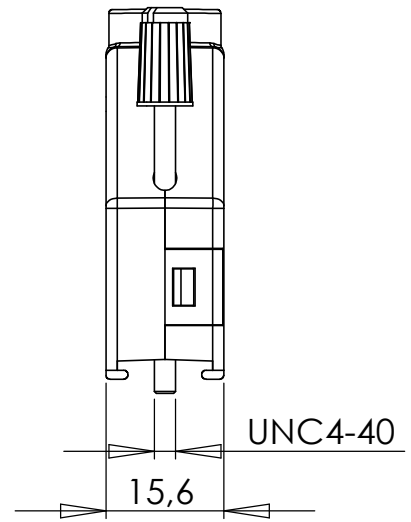

ITEM NO.	QTY.	PART NO.	DESCRIPTION
1	2	DTPPK09-D1	Cover half
2	2	D-JS	Jack screw
3	2	UHPT-3x13	Screw – torx
4	1	DVZK-D1	Strain relief

THIS DRAWING MUST NOT BE COPIED WITHOUT OUR PERMISSION, IMPARTED TO A THIRD PART OR OTHERWISE USED WITHOUT AUTHORISATION. CONTRAVENTION WILL BE PROSECUTED

DTPPK15 Torx

Draw.nr: 41347-2

Date: 13.04.11

Rev.: A

Sign.: RK

ITEM NO.	QTY.	PART NO.	DESCRIPTION
1	2	DTPPK25-D1	Cover half
2	2	D-JS	Jack screw
3	2	UHPT-3x13	Screw – torx
4	1	DVZK-D1	Strain relief

THIS DRAWING MUST NOT BE COPIED WITHOUT OUR PERMISSION, IMPARTED TO A THIRD PART OR OTHERWISE USED WITHOUT AUTHORISATION. CONTRAVENTION WILL BE PROSECUTED