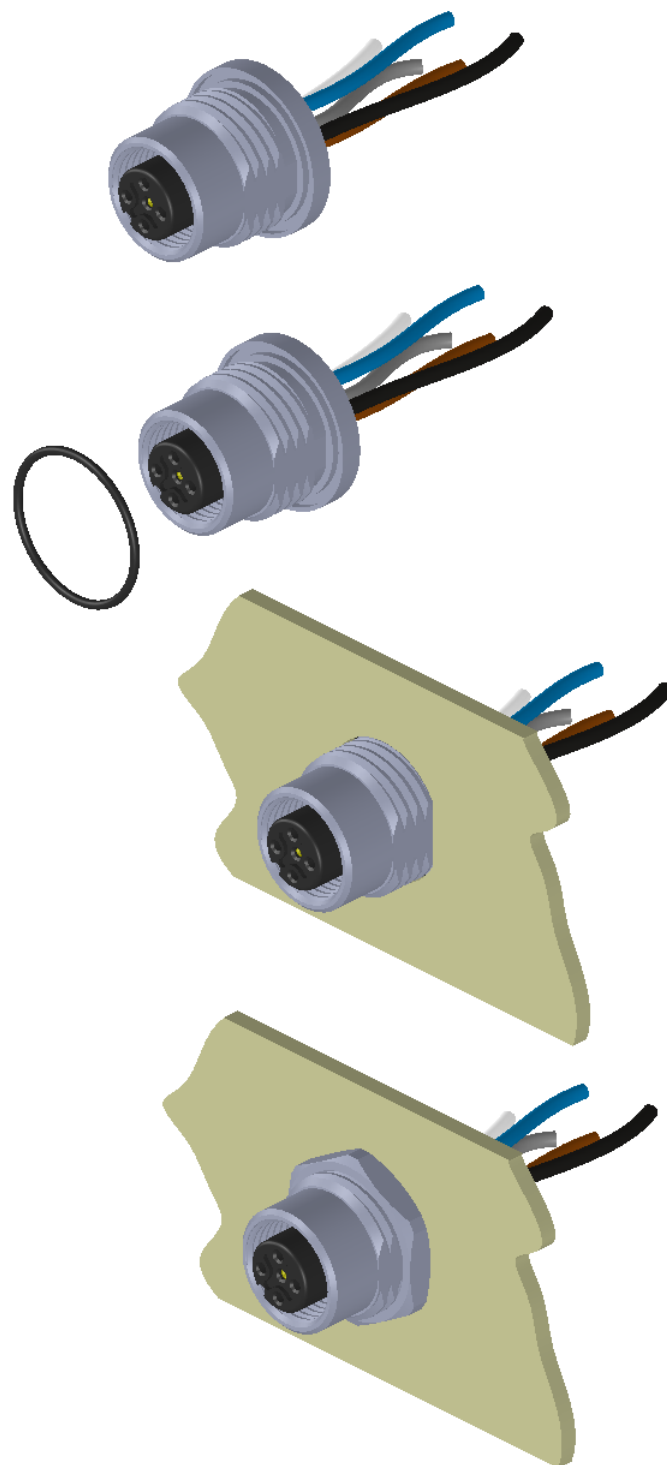

# Assembly instruction M12SWFP Series

Tightening torque 60 Ncm