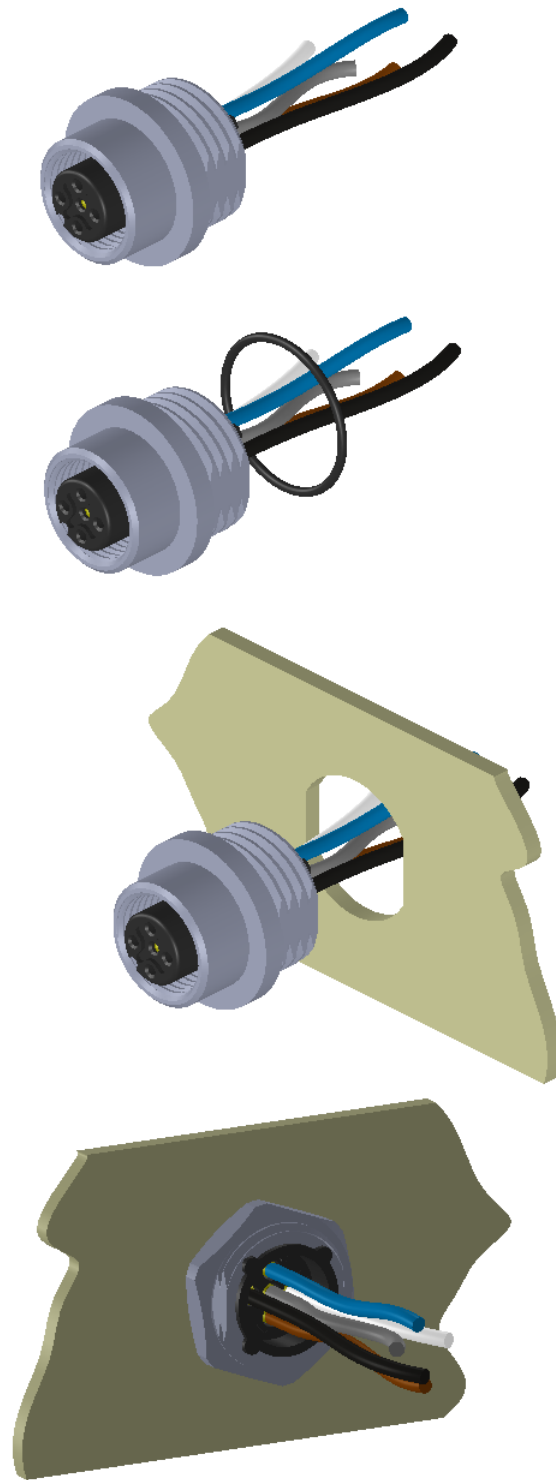

# Assembly instruction M12SWRP Series

Tightening torque 60 Ncm