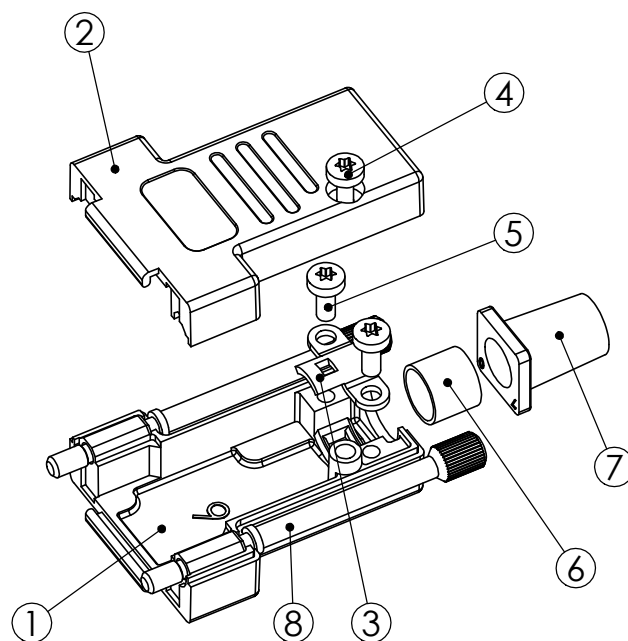

Pos. 7 Ferrule support as option.  
 Pos. 8 Cable Strain relief as option.  
 Different sizes of pos. 7 and 8 available.  
 Please consult factory.  
 Pos. 9 Grommet as option.

ITEM NO.	QTY.	PART NO.	DESCRIPTION
1	1	DMTZK09-D5	Cover bottom
2	1	DMTZK09-D6	Cover top
3	1	DMZK09-D7	Cable clamp
4	2	D-JSS-18	JackscREW
5	1	MRT-M2,5x10-4	Screw
6	2	MRT-M2,5x7	Screw
7	(1)	SR(size)	Support ferrule (option)
8	(1)	DMZK-D1-(size)	Strain relief (option)
9	(1)	DMZK9-D1	Grommet (option)

DMTZK9

Tegn.nr: 41228  
 Date: 21.01.05  
 Rev.: B  
 Sign.: RK

ITEM NO.	QTY.	PART NO.	DESCRIPTION
1	1	DMTZK09-D5	Cover bottom
2	1	DMTZK09-D6	Cover top
3	1	DMZK09-D7	Cable clamp
4	1	MRT-M2,5x10-4	Screw
5	2	MRT-M2,5x7	Screw
6	1	SR8,4	Support ferrule
7	1	DMZK-D1-7	Strain relief
8	2	DMZK-D-JSS-51	Long jackscrew