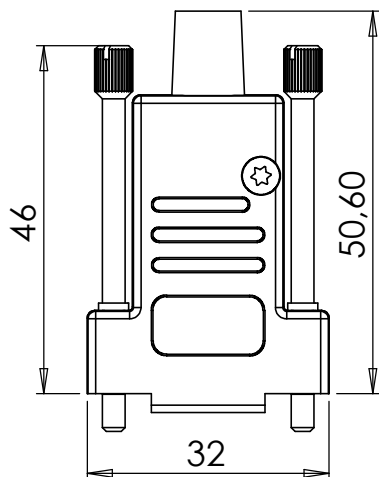

Pos. 7 Ferrule support as option.  
 Pos. 8 Cable Strain relief as option.  
 Different sizes of pos. 7 and 8 available.  
 Please consult factory.  
 Pos. 9 Grommet as option.

ITEM NO.	QTY.	PART NO.	DESCRIPTION
1	1	DMTZK09-D5	Cover bottom
2	1	DMTZK09-D6	Cover top
3	1	DMZK09-D7	Cable clamp
4	2	D-JSS-18	JackscREW
5	1	MRT-M2,5x10-4	Screw
6	2	MRT-M2,5x7	Screw
7	(1)	SR(size)	Support ferrule (option)
8	(1)	DMZK-D1-(size)	Strain relief (option)
9	(1)	DMZK9-D1	Grommet (option)

DMTZK9

Tegn.nr: 41228  
 Date: 21.01.05  
 Rev.: B  
 Sign.: RK

ITEM NO.	QTY.	PART NO.	DESCRIPTION
1	1	DMTZK09-D5	Cover bottom
2	1	DMTZK09-D6	Cover top
3	1	DMZK09-D7	Cable clamp
4	1	MRT-M2,5x10-4	Screw
5	2	MRT-M2,5x7	Screw
6	1	SR8,4	Support ferrule
7	1	DMZK-D1-7	Strain relief
8	2	DMZK-D-JSS-51	Long jackscrew