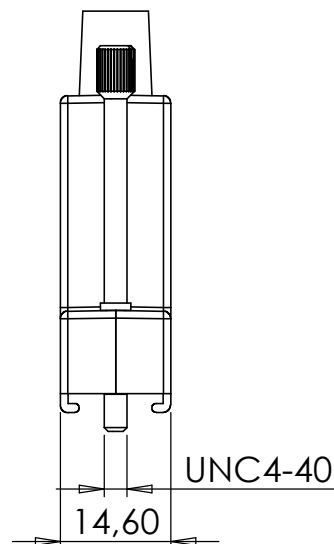

Pos. 7 Ferrule support as option.  
 Pos. 8 Cable Strain relief as option.  
 Different sizes of pos. 7 and 8 available.  
 Please consult factory.  
 Pos. 9 Grommet as option.

ITEM NO.	QTY.	PART NO.	DESCRIPTION
1	1	DMTZK09-D5	Cover bottom
2	1	DMTZK09-D6	Cover top
3	1	DMZK09-D7	Cable clamp
4	2	D-JSS-18	JackscREW
5	1	MRT-M2,5x10-4	Screw
6	2	MRT-M2,5x7	Screw
7	(1)	SR(size)	Support ferrule (option)
8	(1)	DMZK-D1-(size)	Strain relief (option)
9	(1)	DMZK9-D1	Grommet (option)

DMTZK9

Tegn.nr: 41228  
 Date: 21.01.05  
 Rev.: B  
 Sign.: RK

ITEM NO.	QTY.	PART NO.	DESCRIPTION
1	1	DMTZK09-D5	Cover bottom
2	1	DMTZK09-D6	Cover top
3	1	DMZK09-D7	Cable clamp
4	1	MRT-M2,5x10-4	Screw
5	2	MRT-M2,5x7	Screw
6	1	SR8,4	Support ferrule
7	1	DMZK-D1-7	Strain relief
8	2	DMZK-D-JSS-51	Long jackscrew