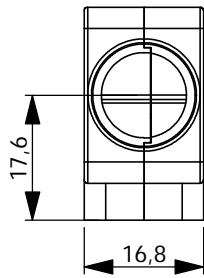

ITEM NO.	QTY.	PART NO.	DESCRIPTION
1	1	DSPK9-SL-D1	Cover bottom
2	1	DSPK9-SL-D2	Cover top
3	3	FXK-2,9x13	Screw
4	1	DVZK-D1	Strain relief
5	1	DTK9-SVEP	Svep
6	1	DSK9-OVER(size)	Overfall
7	1	See ferrule list	Ferrule

OSSI
CONNECTORS

Postbox 125
DK-4930 Maribo
Danmark
Tlf: 54782888 / Fax: 54783340

DSK25-SL

Tegn.nr: 41133-3

Date: 06.11.03

Rev.: C

Sign.: RK

ITEM NO.	QTY.	PART NO.	DESCRIPTION
1	1	DSPK37-SL-D1	Cover bottom
2	1	DSPK37-SL-D2	Cover top
3	3	FXK-2,9x13	Screw
4	1	DVZK-D1	Strain relief
5	1	DTK37-SVEP	Svep
6	1	DSK37-OVER(size)	Overfall
7	1	See ferrule list	Ferrule