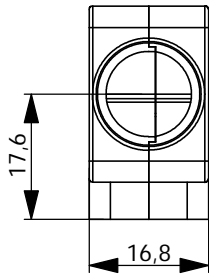

ITEM NO.	QTY.	PART NO.	DESCRIPTION
1	1	DSPK9-SL-D1	Cover bottom
2	1	DSPK9-SL-D2	Cover top
3	3	FXK-2,9x13	Screw
4	1	DVZK-D1	Strain relief
5	1	DTK9-SVEP	Svep
6	1	DSK9-OVER(size)	Overfall
7	1	See ferrule list	Ferrule

OSSI
CONNECTORS

Postbox 125
DK-4930 Maribo
Danmark
Tlf: 54782888 / Fax: 54783340

DSK9-SL

Tegn.nr: 41133-1

Date: 06.11.03

Rev.: C

Sign.: RK

ITEM NO.	QTY.	PART NO.	DESCRIPTION
1	1	DSPK15-SL-MK2-D1	Cover bottom
2	1	DSPK15-SL-MK2-D2	Cover top
3	3	FXK-2,9x13	Screw
4	1	DVZK-D1	Strain relief
5	1	DTK15-SVEP	Svep
6	1	DSK15-OVER(size)	Overfall
7	1	See ferrule list	Ferrule