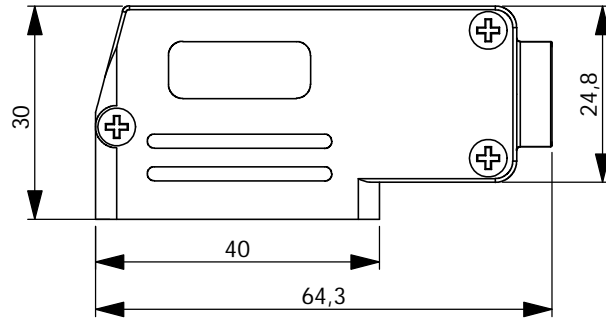

ITEM NO.	QTY.	PART NO.	DESCRIPTION
1	1	DSPK15-SL-MK2-D1	Cover bottom
2	1	DSPK15-SL-MK2-D2	Cover top
3	3	FXK-2,9x13	Screw
4	1	DVZK-D1	Strain relief
5	1	DTK15-SVEP	Svep
6	1	DSK15-OVER(size)	Overfall
7	1	See ferrule list	Ferrule

OSSI
CONNECTORS

Postbox 125
DK-4930 Maribo
Danmark
Tlf: 54782888 / Fax: 54783340

DSK15-SL-MK2

Tegn.nr: 41133-2

Date: 06.11.03

Rev.: C

Sign.: RK