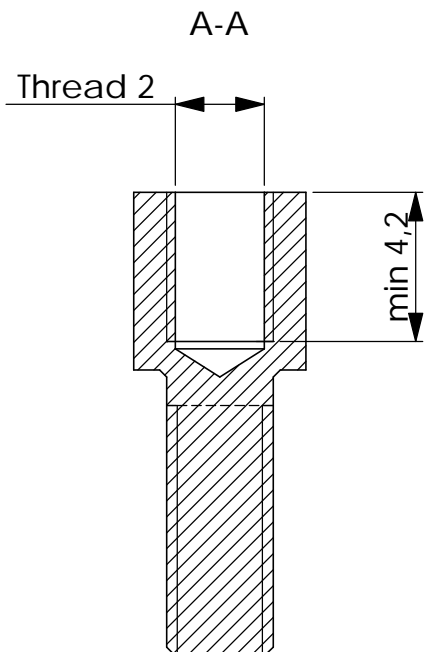

DJF

DJFF

UNC 4-40 / M3