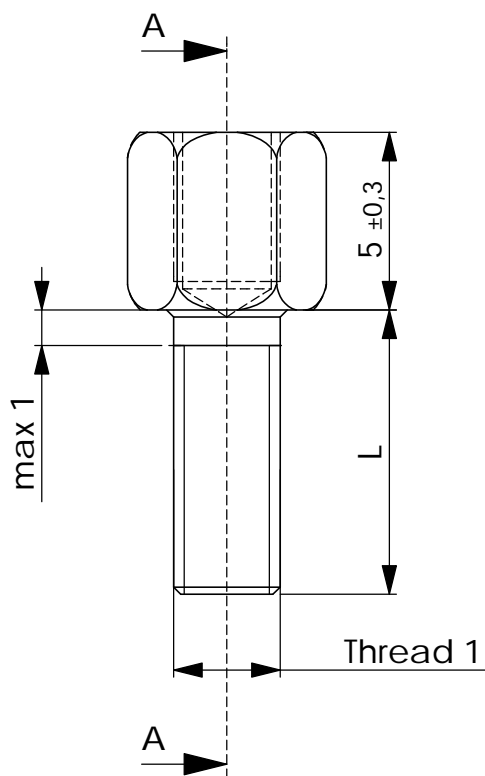

DJF

DJFF

UNC 4-40 / M3