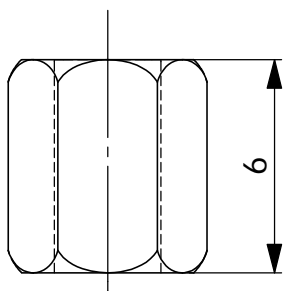

DJFF

UNC 4-40 / M3